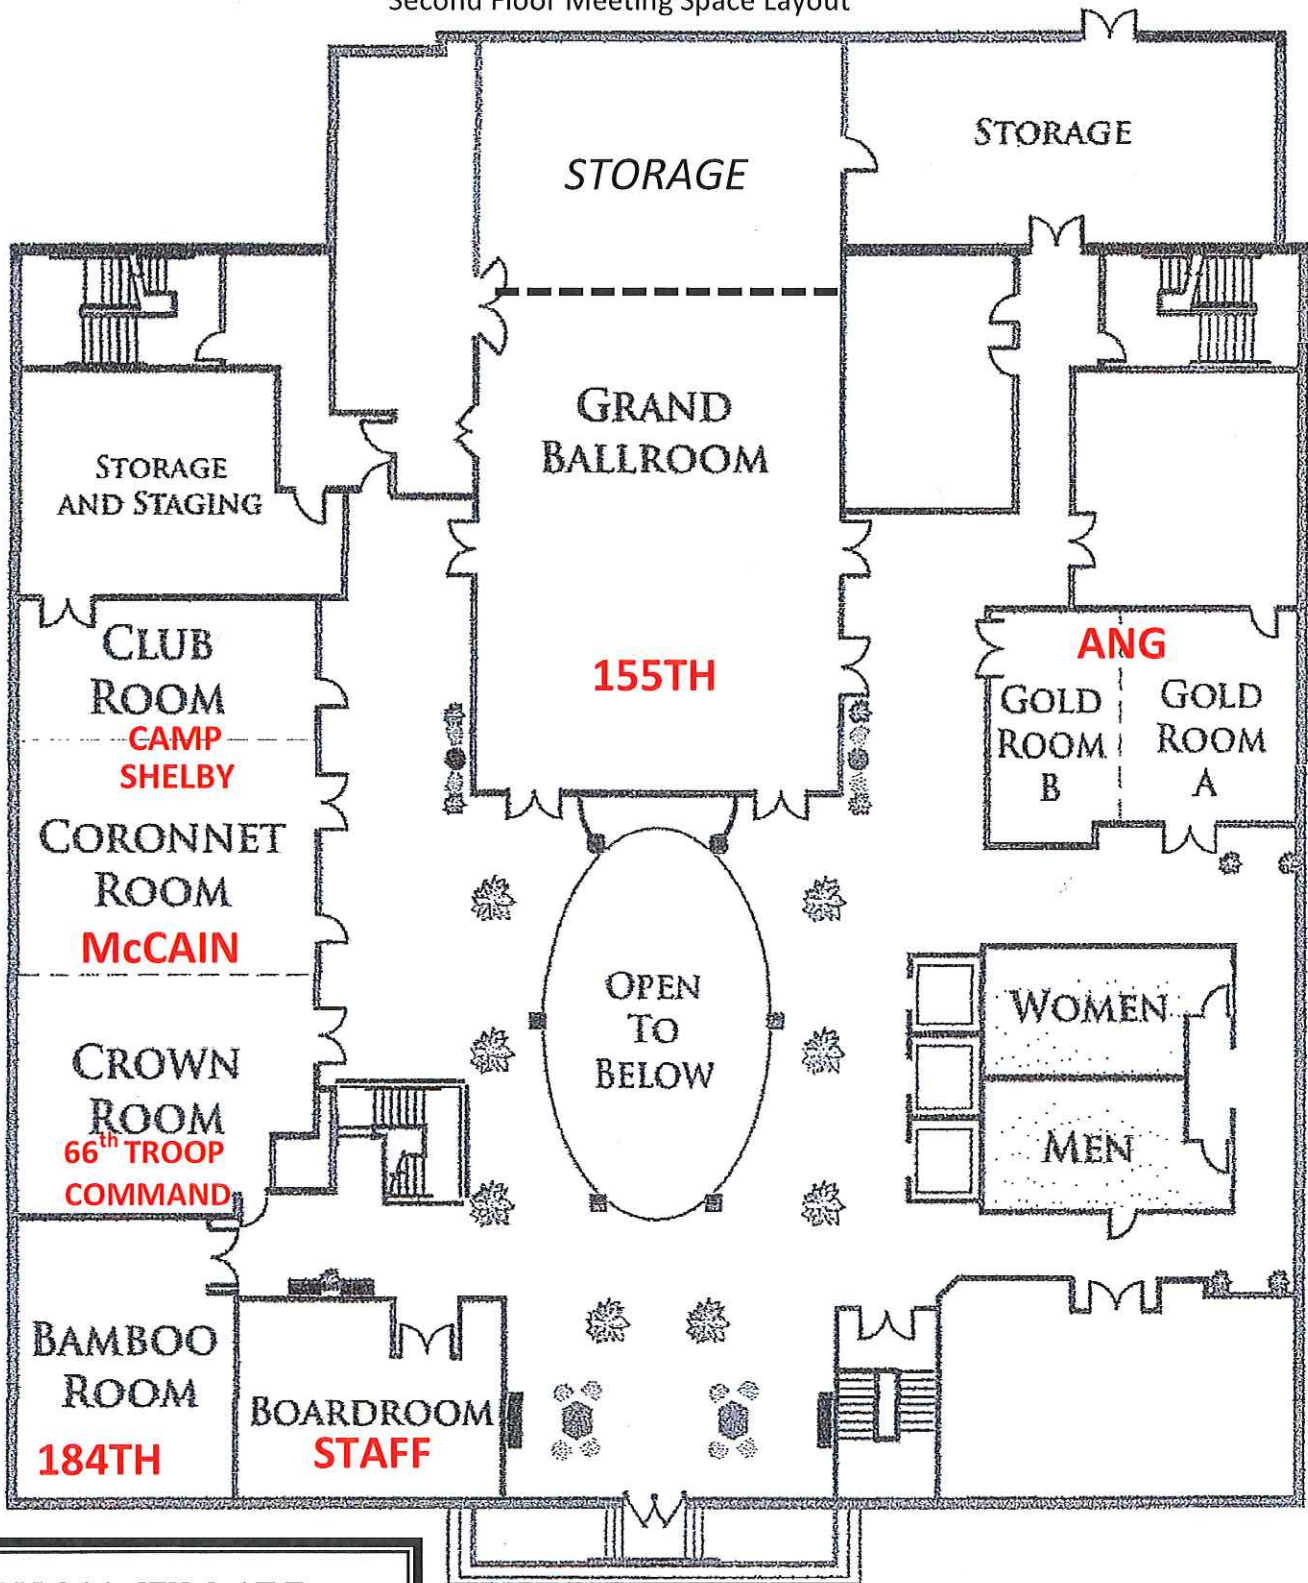

Hilton Garden Inn Jackson – Downtown

King Edward Hotel

Second Floor Meeting Space Layout

RM 311- JFH & AT Ease

RM 411- 168TH

RM 511- OCS

RM 611- Aviation